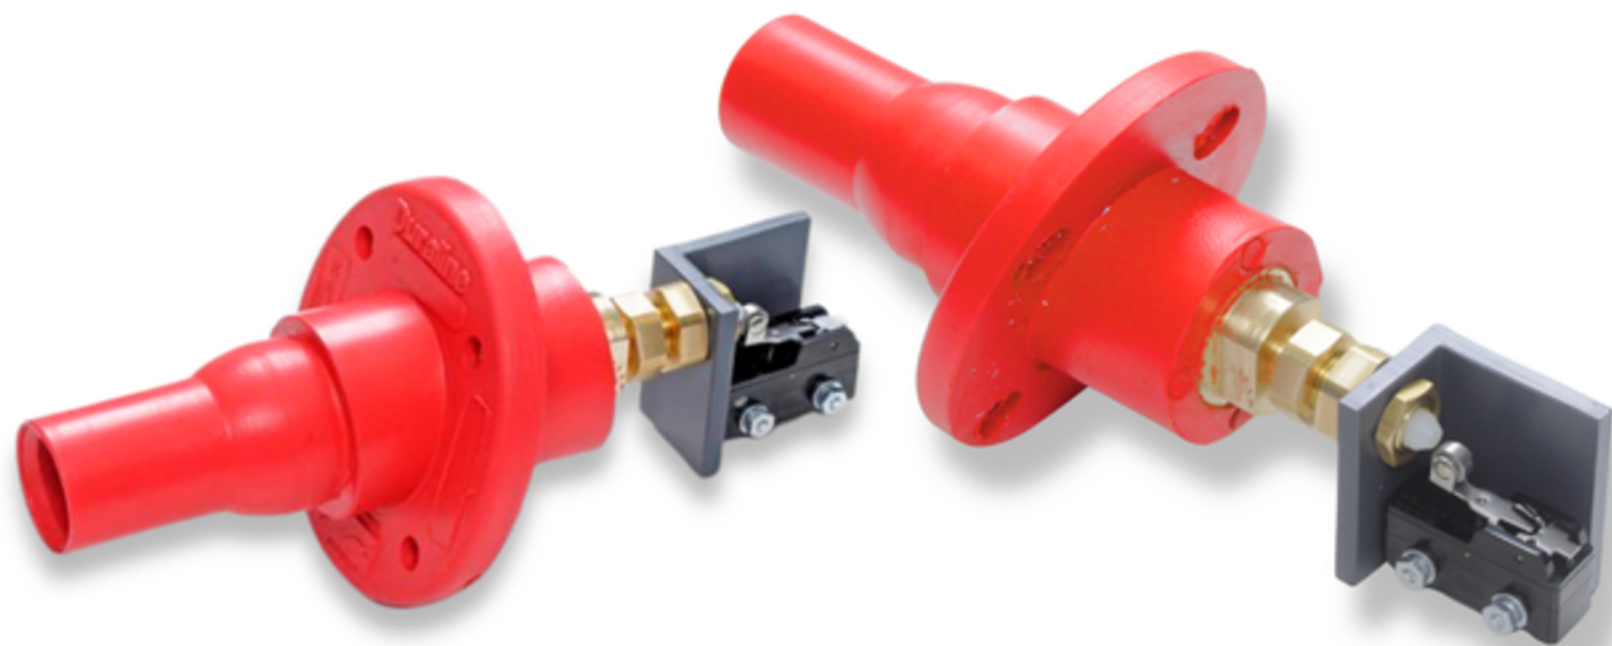

Single Pole Ball Nose Connectors and Caps

Duraline Single Pole Ball No Connectors and Caps are designed so that, when mated, they protect the contact and sleeve. These connectors and caps serve a wide variety of fields, and are made to endure some of the harshest conditions. The sleeves and caps are designed to ensure a long lasting, durable component.

Single Pole Ball Nose Panel Mount Receptacles

Duraline's E1022 Male and Female Cam Type Receptacles' positive latching design ensures secure, vibration-resistant connections that won't loosen under heavy use, while the insulated push-button release allows fast, tool-free disconnects. Available in 30° and 90° configurations with water-tight, color-coded insulating sleeves, these connectors meet NEMA 4 standards and stringent Navy specifications.

Fully compatible with other 22 Series and E1022 Cam-Lok connectors.

90° Receptacle

Male	Color	Female
DE1022-1600	Black	DE1022-1625
DE1022-1612	Blue	DE1022-1637
DE1022-1614	Brown	DE1022-1639
DE1022-1606	Orange	DE1022-1631
DE1022-1604	Red	DE1022-1629
DE1022-1610	White	DE1022-1635
DE1022-1602	Yellow	DE1022-1627

Single Pole Ball Nose 15° Receptacle with Microswitch

Duraline's 15° Single Pole J Series Receptacle with Microswitch is engineered for maximum safety and reliability in demanding power applications. Designed to meet military and OSHA specifications, this connector features a rugged molded support ring for panel or box mounting and is fully UL and CSA/CUL listed.