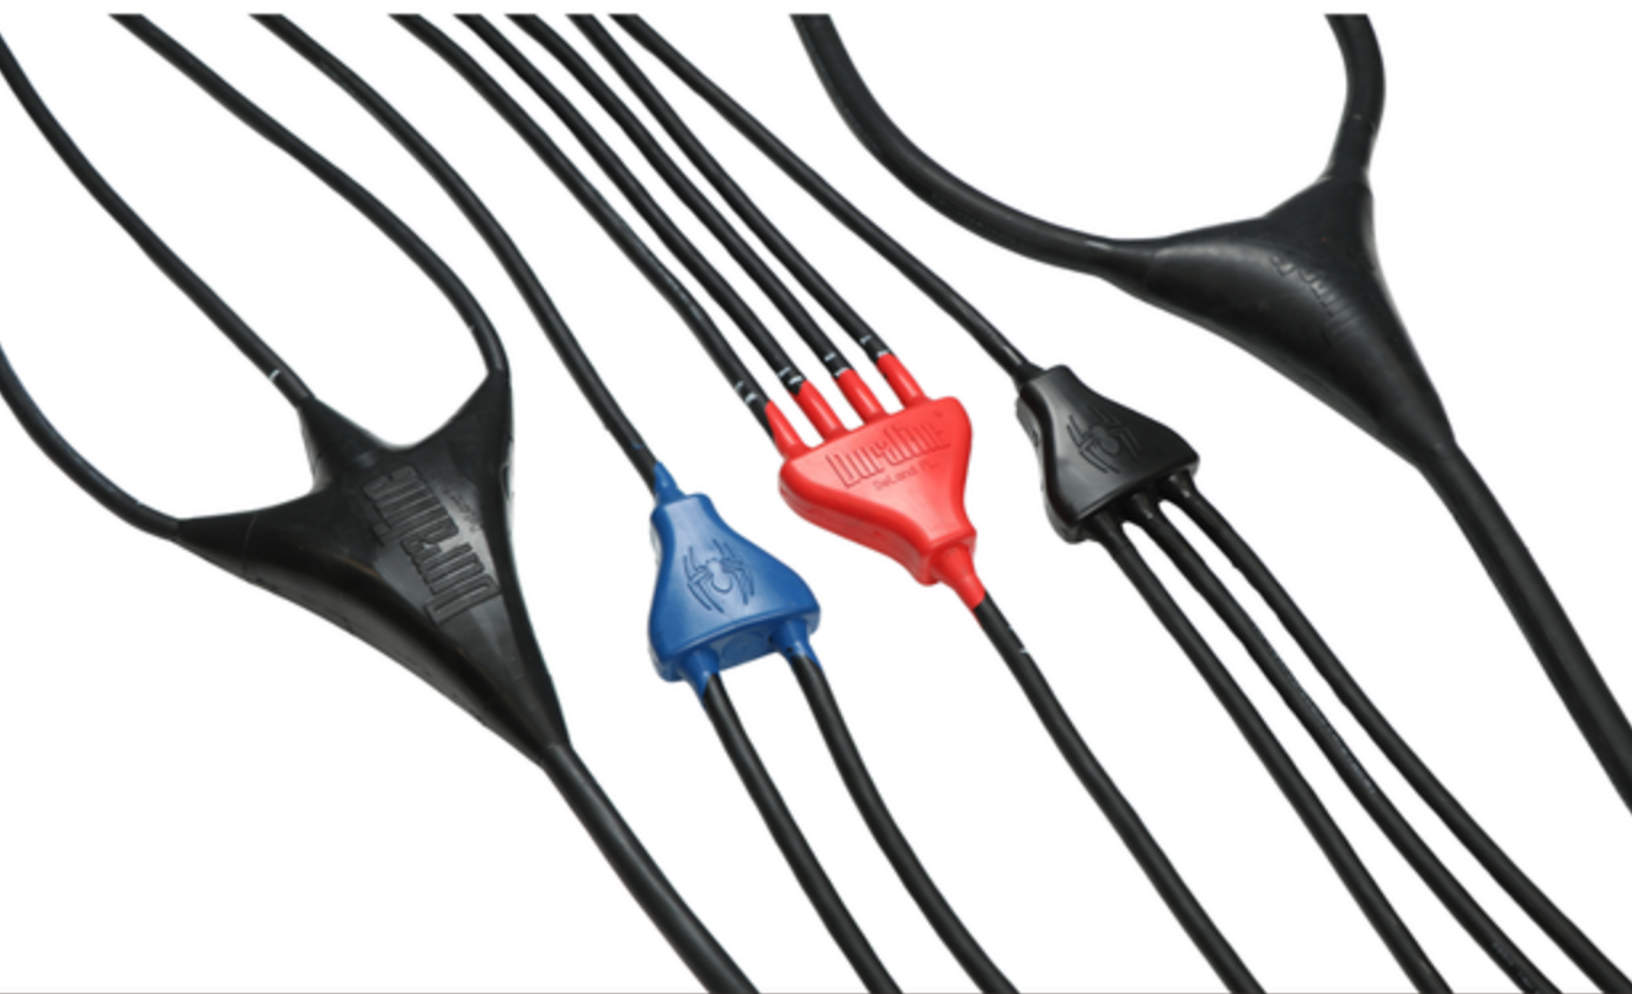

Duraline®

Splitters, "Y" Adapters, and Spider Assemblies

Industrial Strength Electrical Products for Industrial Strength Users

Duraline® **Splitters, "Y" Adapters, and Spider Assemblies**

Duraline molded **Splitters, "Y" Adapters, and Spider Assemblies** provide multiple outlets and plugs from a single input power source. These assemblies are extremely versatile and can be configured to an almost limitless number of options to meet any need or specification. Inputs and outputs can use single, 2, 3, 4, or 5-wire cable, and can be arranged to utilize multi-phase power sources. Assemblies use a single input line and can have anywhere from 2 to 6 output legs. All products are integrally molded directly to SOOW or DLO cable in solid rubber that is flame retardant and UV stabilized.

These splitters are incredibly durable and weather resistant and useful in many applications. From outdoor festivals and events, to indoor productions, to construction projects, these assemblies will hold up to many rugged and abusive environments and continue to perform to the same standards. Each piece is individually tested by our in house quality team to ensure that our customers always get the high quality they deserve! So, contact a member of our sales team today to get the very best in power Splitters, "Y" Adapters, and Spider Assemblies!

2 Leg Spiders

Part Number	Input Cable	Input Length	Output Cable	Output Length	Plugs
M192401-010B-006-BLU	10/3	3'	10/3	3'	3MT20/3FT20-S
M186200-535B-004-BLK	535 MCM	4'	535 MCM	4'	E1022/E1022

3 Leg Spiders

Part Number	Input Cable	Input Length	Output Cable	Output Length	Plugs
M192400-1012-006-BRO	10/5	3'	12/3	3'	L21-30/NEMA 5-20
M192401-014B-008-BLK	14/3	4'	14/3	4'	NEMA 5-15

4 Leg Spiders

Part Number	Input Cable	Input Length	Output Cable	Output Length	Plugs
M192500-1012-011-BLK	10/4	6'	12/3	5'	L14-30/NEMA 5-20
M192501-012B-006-BR	12/3	3'	12/3	3'	NEMA 5-15